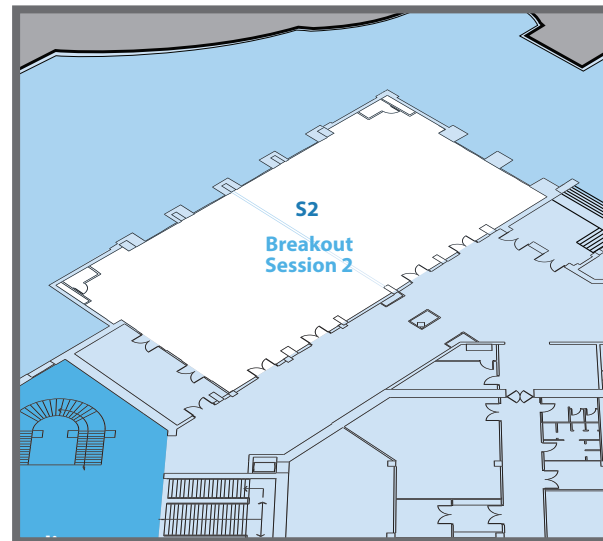

GROUND FLOOR

G1 Entrance

- Registration Area & desks
- Information Desk
- Tours & Transportation Desk

G2 Security Hall

G3 Transportation Room

G4 Philadelphia Hall

- Plenary Hall
- Opening hall
- Closing hall
- Main Sessions

G10 Jerash Hall

- Ministry (MOIN)

G11 Umm Qais Hall

- VIP G2G / B2G

G12 Yarmouk Hall

- VIP G2G / B2G

G13 Amra Hall

- Speakers Room (Business center)

G14 Muata Hall

- VIP G2G / B2G

G15 Wadi Rum Hall 1 & 2

- Breakout Session 1

SEA FLOOR

- S1 Raghadan**
 - Breakout Session
 - VIP lunch
 - Exhibition Area
- S2 Dead Sea Hall 1 & 2**
Breakout Session 2
- S3 Petra Hall 1 & 2**
Breakout Session 3
- S4 Mount Nebo Hall 1 & 2**
Breakout Session 4
- S5 Aqaba Lounge**
Prefunction Area
B2B Area

FIRST FLOOR

Media Center

- F1 Al-Haranah Hall 1
Jordan TV
- F2 Al-Haranah Hall 2
Press Conference
- F3 Al-Haranah Hall 3
- F4 Al-Haranah Hall 4
- F5 Al-Haranah Hall 5
Press Center
- F6 Al-Haranah Hall 6
Interview Studio