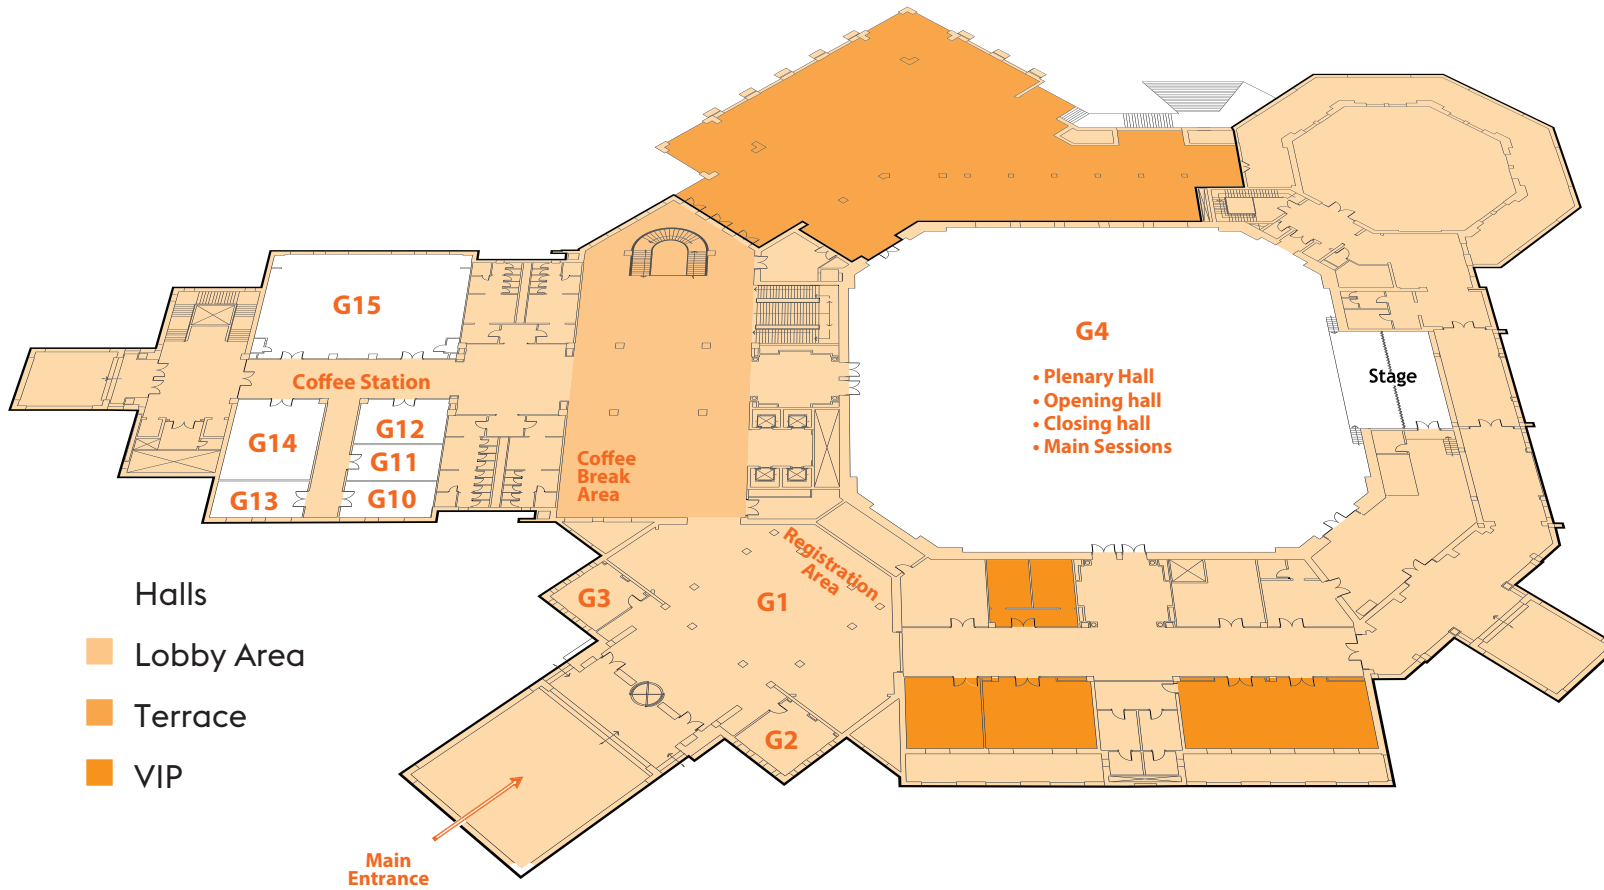

GROUND FLOOR

G1 Entrance

- Registration Area & desks
- Information Desk
- Tours & Transportation Desk

G2 Security Hall

G3 Transportation Room

G4 Philadelphia Hall

- Plenary Hall
- Opening hall
- Closing hall
- Main Sessions

G10 Jerash Hall

- Ministry (MOIN)

G11 Umm Qais Hall

- VIP G2G / B2G

G12 Yarmouk Hall

- VIP G2G / B2G

G13 Amra Hall

- Speakers Room (Business center)

G14 Muata Hall

- VIP G2G / B2G

G15 Wadi Rum Hall 1 & 2

- Breakout Session 1

SEA FLOOR

- S1 Raghadan**
 - Breakout Session
 - VIP lunch
 - Exhibition Area
- S2 Dead Sea Hall 1 & 2**
Breakout Session 2
- S3 Petra Hall 1 & 2**
Breakout Session 3
- S4 Mount Nebo Hall 1 & 2**
Breakout Session 4
- S5 Aqaba Lounge**
Prefunction Area
B2B Area

FIRST FLOOR

Media Center

- F1 Al-Haranah Hall 1
Jordan TV
- F2 Al-Haranah Hall 2
Press Conference
- F3 Al-Haranah Hall 3
- F4 Al-Haranah Hall 4
- F5 Al-Haranah Hall 5
Press Center
- F6 Al-Haranah Hall 6
Interview Studio