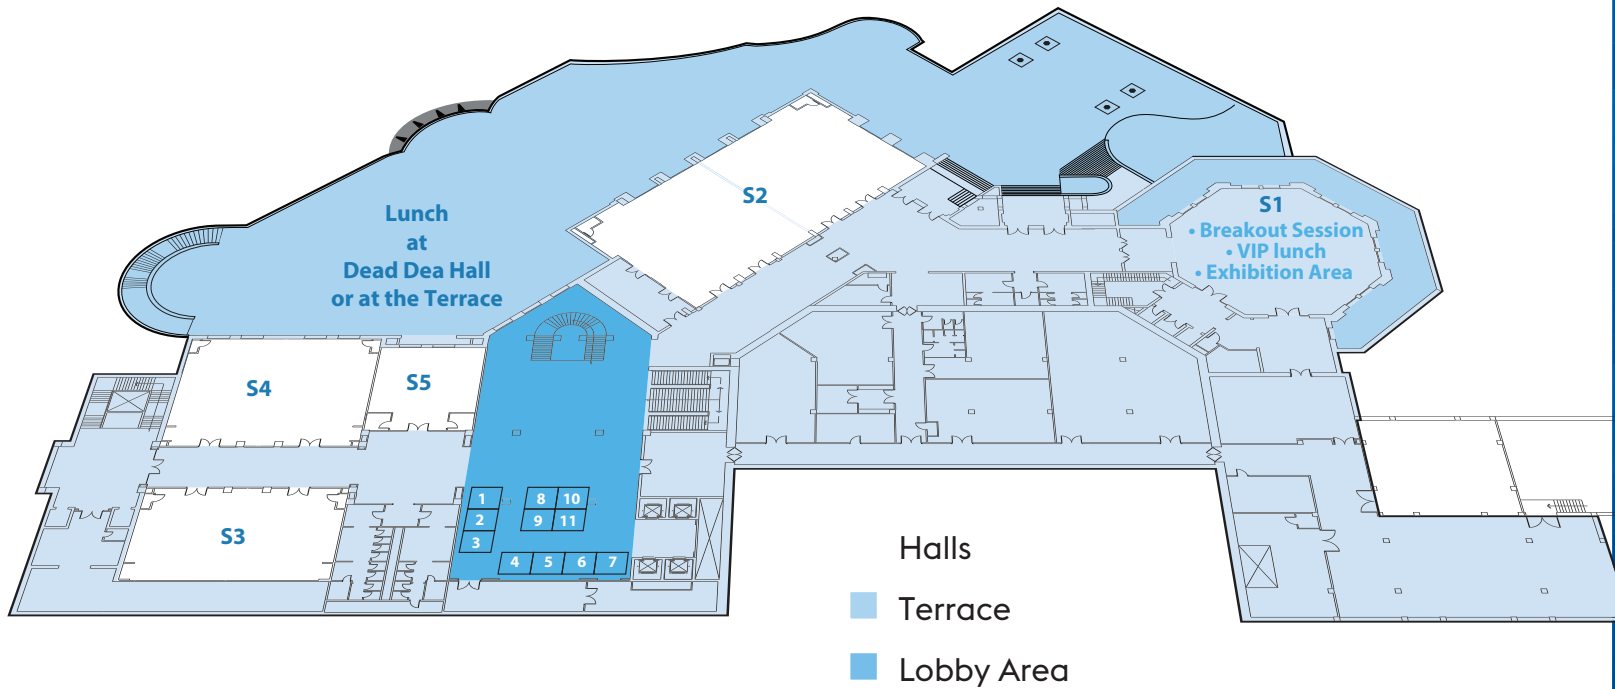

GROUND FLOOR

G1 Entrance

- Registration Area & desks
- Information Desk
- Tours & Transportation Desk

G2 Security Hall

G3 Transportation Room

G4 Philadelphia Hall

- Plenary Hall
- Opening hall
- Closing hall
- Main Sessions

G10 Jerash Hall

- Ministry (MOIN)

G11 Umm Qais Hall

- VIP G2G / B2G

G12 Yarmouk Hall

- VIP G2G / B2G

G13 Amra Hall

- Speakers Room (Business center)

G14 Muata Hall

- VIP G2G / B2G

G15 Wadi Rum Hall 1 & 2

- Breakout Session 1

SEA FLOOR

- S1 Raghadan**
 - Breakout Session
 - VIP lunch
 - Exhibition Area
- S2 Dead Sea Hall 1 & 2**
Breakout Session 2
- S3 Petra Hall 1 & 2**
Breakout Session 3
- S4 Mount Nebo Hall 1 & 2**
Breakout Session 4
- S5 Aqaba Lounge**
Prefunction Area
B2B Area

FIRST FLOOR

Media Center

- F1 Al-Haranah Hall 1
Jordan TV
- F2 Al-Haranah Hall 2
Press Conference
- F3 Al-Haranah Hall 3
- F4 Al-Haranah Hall 4
- F5 Al-Haranah Hall 5
Press Center
- F6 Al-Haranah Hall 6
Interview Studio