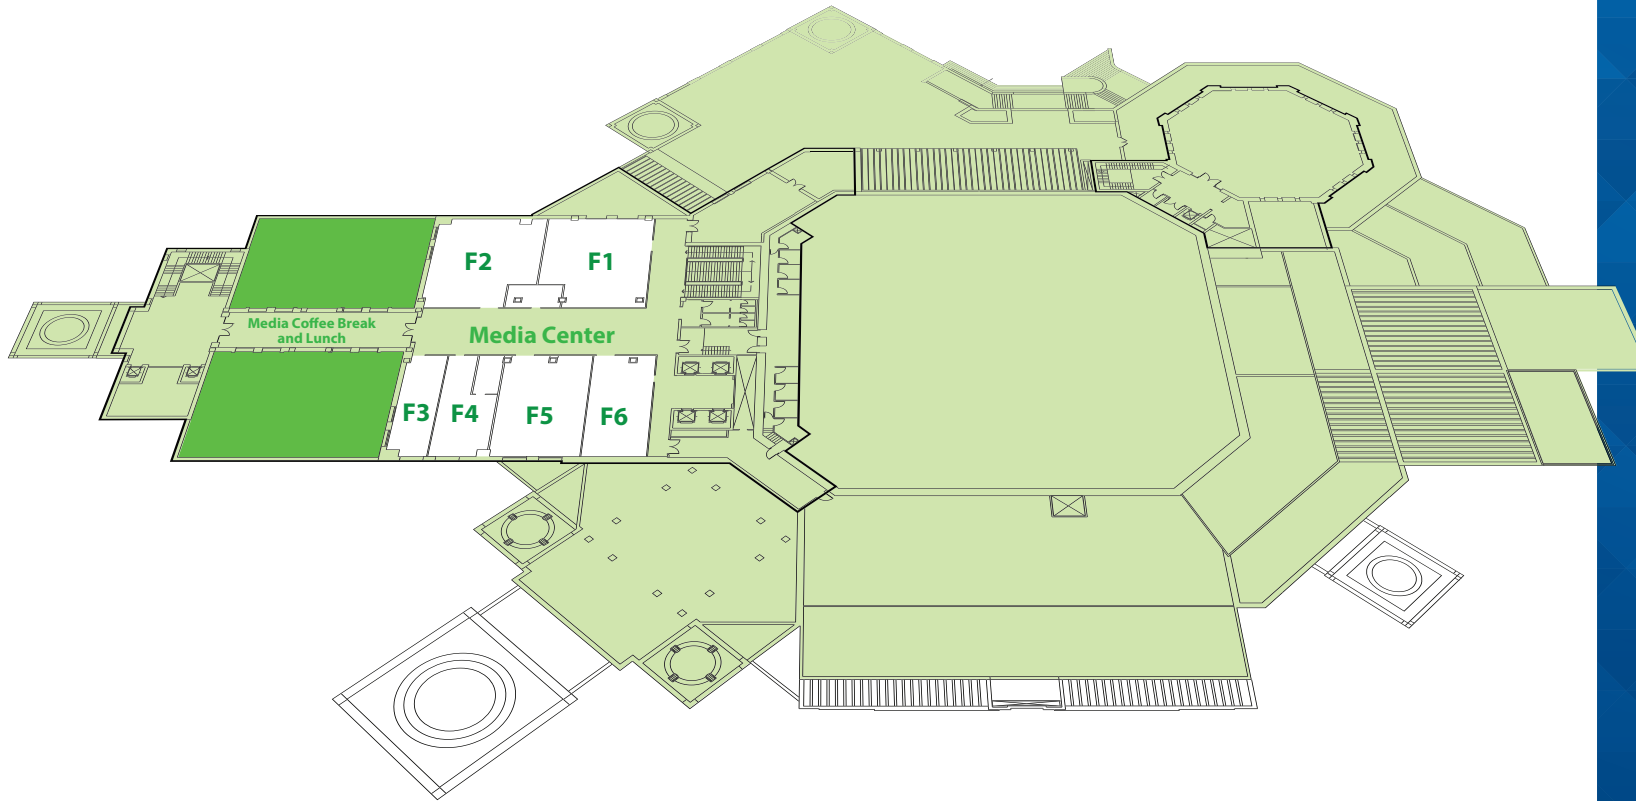

GROUND FLOOR

G1 Entrance

- Registration Area & desks
- Information Desk
- Tours & Transportation Desk

G2 Security Hall

G3 Transportation Room

G4 Philadelphia Hall

- Plenary Hall
- Opening hall
- Closing hall
- Main Sessions

G10 Jerash Hall

- Ministry (MOIN)

G11 Umm Qais Hall

- VIP G2G / B2G

G12 Yarmouk Hall

- VIP G2G / B2G

G13 Amra Hall

- Speakers Room (Business center)

G14 Muata Hall

- VIP G2G / B2G

G15 Wadi Rum Hall 1 & 2

- Breakout Session 1

SEA FLOOR

- S1 Raghadan**
 - Breakout Session
 - VIP lunch
 - Exhibition Area
- S2 Dead Sea Hall 1 & 2**
Breakout Session 2
- S3 Petra Hall 1 & 2**
Breakout Session 3
- S4 Mount Nebo Hall 1 & 2**
Breakout Session 4
- S5 Aqaba Lounge**
Prefunction Area
B2B Area

FIRST FLOOR

Media Center

- F1 Al-Haranah Hall 1
Jordan TV
- F2 Al-Haranah Hall 2
Press Conference
- F3 Al-Haranah Hall 3
- F4 Al-Haranah Hall 4
- F5 Al-Haranah Hall 5
Press Center
- F6 Al-Haranah Hall 6
Interview Studio