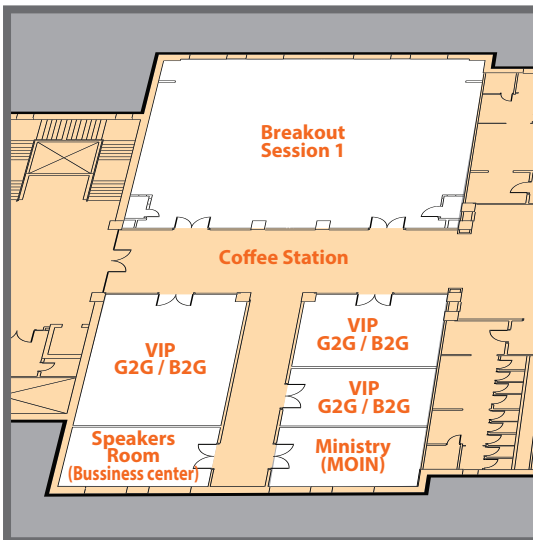

GROUND FLOOR

G1 Entrance

- Registration Area & desks
- Information Desk
- Tours & Transportation Desk

G2 Security Hall

G3 Transportation Room

G4 Philadelphia Hall

- Plenary Hall
- Opening hall
- Closing hall
- Main Sessions

G10 Jerash Hall

- Ministry (MOIN)

G11 Umm Qais Hall

- VIP G2G / B2G

G12 Yarmouk Hall

- VIP G2G / B2G

G13 Amra Hall

- Speakers Room (Business center)

G14 Muata Hall

- VIP G2G / B2G

G15 Wadi Rum Hall 1 & 2

- Breakout Session 1

SEA FLOOR

- S1 Raghadan**
 - Breakout Session
 - VIP lunch
 - Exhibition Area
- S2 Dead Sea Hall 1 & 2**
Breakout Session 2
- S3 Petra Hall 1 & 2**
Breakout Session 3
- S4 Mount Nebo Hall 1 & 2**
Breakout Session 4
- S5 Aqaba Lounge**
Prefunction Area
B2B Area

FIRST FLOOR

Media Center

- F1 Al-Haranah Hall 1
Jordan TV
- F2 Al-Haranah Hall 2
Press Conference
- F3 Al-Haranah Hall 3
- F4 Al-Haranah Hall 4
- F5 Al-Haranah Hall 5
Press Center
- F6 Al-Haranah Hall 6
Interview Studio