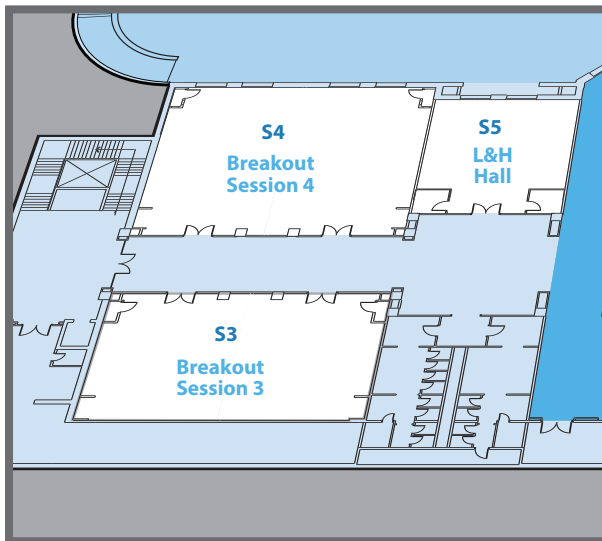

GROUND FLOOR

G1 Entrance

- Registration Area & desks
- Information Desk
- Tours & Transportation Desk

G2 Security Hall

G3 Transportation Room

G4 Philadelphia Hall

- Plenary Hall
- Opening hall
- Closing hall
- Main Sessions

G10 Jerash Hall

- Ministry (MOIN)

G11 Umm Qais Hall

- VIP G2G / B2G

G12 Yarmouk Hall

- VIP G2G / B2G

G13 Amra Hall

- Speakers Room (Business center)

G14 Muata Hall

- VIP G2G / B2G

G15 Wadi Rum Hall 1 & 2

- Breakout Session 1

SEA FLOOR

- S1 Raghadan**
 - Breakout Session
 - VIP lunch
 - Exhibition Area
- S2 Dead Sea Hall 1 & 2**
Breakout Session 2
- S3 Petra Hall 1 & 2**
Breakout Session 3
- S4 Mount Nebo Hall 1 & 2**
Breakout Session 4
- S5 Aqaba Lounge**
Prefunction Area
B2B Area

FIRST FLOOR

Media Center

- F1 Al-Haranah Hall 1
Jordan TV
- F2 Al-Haranah Hall 2
Press Conference
- F3 Al-Haranah Hall 3
- F4 Al-Haranah Hall 4
- F5 Al-Haranah Hall 5
Press Center
- F6 Al-Haranah Hall 6
Interview Studio