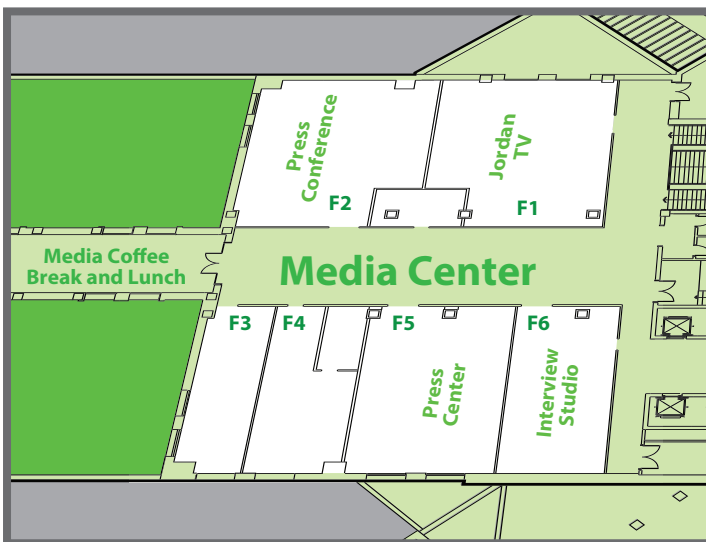

GROUND FLOOR

G1 Entrance

- Registration Area & desks
- Information Desk
- Tours & Transportation Desk

G2 Security Hall

G3 Transportation Room

G4 Philadelphia Hall

- Plenary Hall
- Opening hall
- Closing hall
- Main Sessions

G10 Jerash Hall

- Ministry (MOIN)

G11 Umm Qais Hall

- VIP G2G / B2G

G12 Yarmouk Hall

- VIP G2G / B2G

G13 Amra Hall

- Speakers Room (Business center)

G14 Muata Hall

- VIP G2G / B2G

G15 Wadi Rum Hall 1 & 2

- Breakout Session 1

SEA FLOOR

- S1 Raghadan**
 - Breakout Session
 - VIP lunch
 - Exhibition Area
- S2 Dead Sea Hall 1 & 2**
Breakout Session 2
- S3 Petra Hall 1 & 2**
Breakout Session 3
- S4 Mount Nebo Hall 1 & 2**
Breakout Session 4
- S5 Aqaba Lounge**
Prefunction Area
B2B Area

FIRST FLOOR

Media Center

- F1 Al-Haranah Hall 1
Jordan TV
- F2 Al-Haranah Hall 2
Press Conference
- F3 Al-Haranah Hall 3
- F4 Al-Haranah Hall 4
- F5 Al-Haranah Hall 5
Press Center
- F6 Al-Haranah Hall 6
Interview Studio